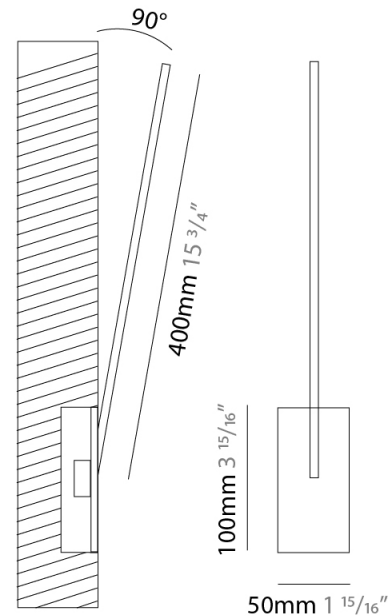

PROJECT	_____
TYPE	_____
SPECIFIER	_____
QUANTITY	_____
DATE	_____

SPILLO 1 ROD RECESSED

D46014- _____ - _____
base number   Color   Finish
                                         Temperature   Options

1. To build a product code in our configurator select the specify button on the base model # product page
2. To build a manual product code on this datasheet choose from the options listed below in blue font and add the suffix to the base model #

GENERAL

Series: Spillo
Subseries: Spillo 1 Rod
Brand: Icone
Division: Design
Mounting Type: Recessed
Mounting Location: Wall
Subcategory: Ambient

PHYSICAL

Shape: Rectangle
Width (mm): 50
Width (in): 1 ¹⁵/₁₆
Height (mm): 400
Height (in): 15 ³/₄
Light Distribution: Adjustable
Fixture Finish: WHI / BLK / CHR / BGD
Fixture Material: Brass

ELECTRICAL

Lamp Type: LED
Total Output Wattage (W): 4.8
Dimming: 0-10V Dimming
Driver Included: No
Driver Location: Remote
Driver Type: Constant Voltage - 120Vac
Driver Class: Class 2
Input Voltage (V): 120
Output Voltage (V): 12
Upon Request: (Not included, see components) 0-10Vdc dimming / 277Vac

LED

Color Temperature (°K): 2700 / 3000
Nominal Lumen (lm): 440
CRI: >90 CRI
Lamp Life (hrs): 50000

OPTICAL

Adjustability: Tilt 120°

RATINGS AND CERTIFICATIONS

Certified By: Certified for North American Standards
IP rating: IP20