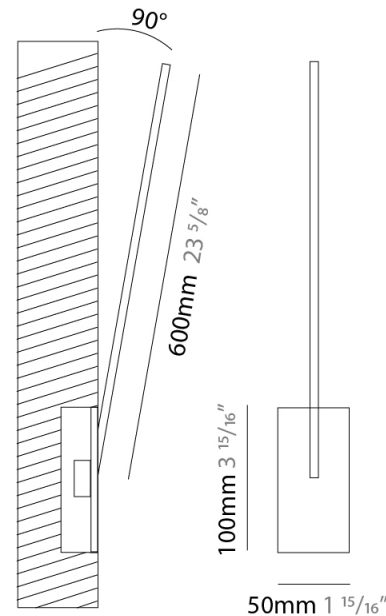

PROJECT
TYPE
SPECIFIER
QUANTITY
DATE

SPILLO 1 ROD RECESSED

D46016- -
base number   Color   Finish
                         Temperature   Options

1. To build a product code in our configurator select the specify button on the base model # product page
2. To build a manual product code on this datasheet choose from the options listed below in blue font and add the suffix to the base model #

GENERAL

Series: Spillo
Subseries: Spillo 1 Rod
Brand: Icone
Division: Design
Mounting Type: Recessed
Mounting Location: Wall
Subcategory: Ambient

PHYSICAL

Shape: Rectangle
Width (mm): 50
Width (in): 1 ¹⁵/₁₆
Height (mm): 600
Height (in): 23 ⁵/₈
Light Distribution: Adjustable
Fixture Finish: WHI / BLK / CHR / BGD
Fixture Material: Brass

ELECTRICAL

Lamp Type: LED
Total Output Wattage (W): 7.92
Dimming: 0-10V Dimming
Driver Included: No
Driver Location: Remote
Driver Type: Constant Voltage - 120Vac
Driver Class: Class 2
Input Voltage (V): 120
Output Voltage (V): 12
Upon Request: (Not included, see components) 0-10Vdc dimming / 277Vac

LED

Color Temperature (°K): 2700 / 3000
Nominal Lumen (lm): 660
CRI: >90 CRI
Lamp Life (hrs): 50000

OPTICAL

Adjustability: Tilt 120°

RATINGS AND CERTIFICATIONS

Certified By: Certified for North American Standards
IP rating: IP20