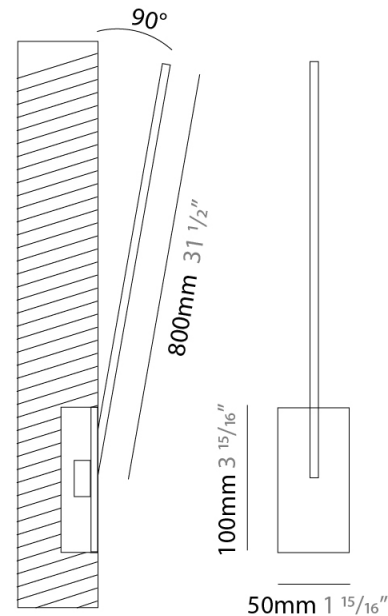

PROJECT	_____
TYPE	_____
SPECIFIER	_____
QUANTITY	_____
DATE	_____

SPILLO 1 ROD RECESSED

D46018- - _____
base number   Color   Finish
                         Temperature   Options

1. To build a product code in our configurator select the specify button on the base model # product page
2. To build a manual product code on this datasheet choose from the options listed below in blue font and add the suffix to the base model #

GENERAL

Series: Spillo
Subseries: Spillo 1 Rod
Brand: Icone
Division: Design
Mounting Type: Recessed
Mounting Location: Wall
Subcategory: Ambient

PHYSICAL

Shape: Rectangle
Width (mm): 50
Width (in): 1 ¹⁵/₁₆
Height (mm): 800
Height (in): 31 ¹/₂
Light Distribution: Adjustable
Fixture Finish: WHI / BLK / CHR / BGD
Fixture Material: Brass

ELECTRICAL

Lamp Type: LED
Total Output Wattage (W): 10.56
Dimming: 0-10V Dimming
Driver Included: No
Driver Location: Remote
Driver Type: Constant Voltage - 120Vac
Driver Class: Class 2
Input Voltage (V): 120
Output Voltage (V): 12
Upon Request: (Not included, see components) 0-10Vdc dimming / 277Vac

LED

Color Temperature (°K): 2700 / 3000
Nominal Lumen (lm): 880
CRI: >90 CRI
Lamp Life (hrs): 50000

OPTICAL

Adjustability: Tilt 120°

RATINGS AND CERTIFICATIONS

Certified By: Certified for North American Standards
IP rating: IP20