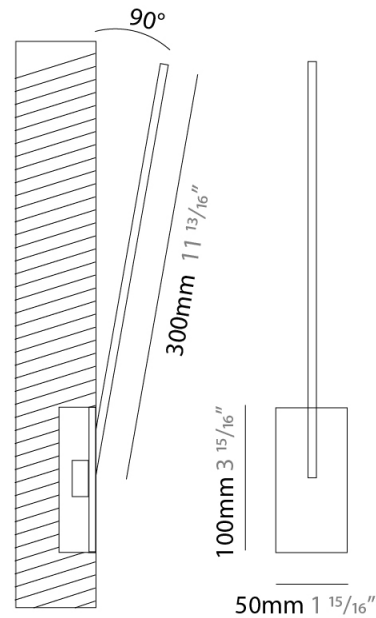

SPILLO 1 ROD RECESSED

D46013- -

base number   Color   Finish
Temperature   Options

1. To build a product code in our configurator select the specify button on the base model # product page
2. To build a manual product code on this datasheet choose from the options listed below in blue font and add the suffix to the base model #

GENERAL

Series: Spillo
Subseries: Spillo 1 Rod
Brand: Icone
Division: Design
Mounting Type: Recessed
Mounting Location: Wall
Subcategory: Ambient

PHYSICAL

Shape: Rectangle
Width (mm): 50
Width (in): 1 ¹⁵/₁₆
Height (mm): 300
Height (in): 11 ¹³/₁₆
Light Distribution: Adjustable
Fixture Finish: [WHI](#) / [BLK](#) / [CHR](#) / [BGD](#)
Fixture Material: Brass

ELECTRICAL

Lamp Type: LED
Total Output Wattage (W): 3.96
Dimming: 0-10V Dimming
Driver Included: No
Driver Location: Remote
Driver Type: Constant Voltage - 120 / 277Vac
Driver Class: Class 2
Input Voltage (V): 120 - 277
Output Voltage (V): 12
Upon Request: (Not included, see components) 0-10Vdc dimming / 277Vac

LED

Color Temperature (°K): [2700](#) / [3000](#)
Nominal Lumen (lm): 330
CRI: >90 CRI
Lamp Life (hrs): 50000

OPTICAL

Adjustability: Tilt 120°

RATINGS AND CERTIFICATIONS

Certified By: Certified for North American Standards
IP rating: IP20