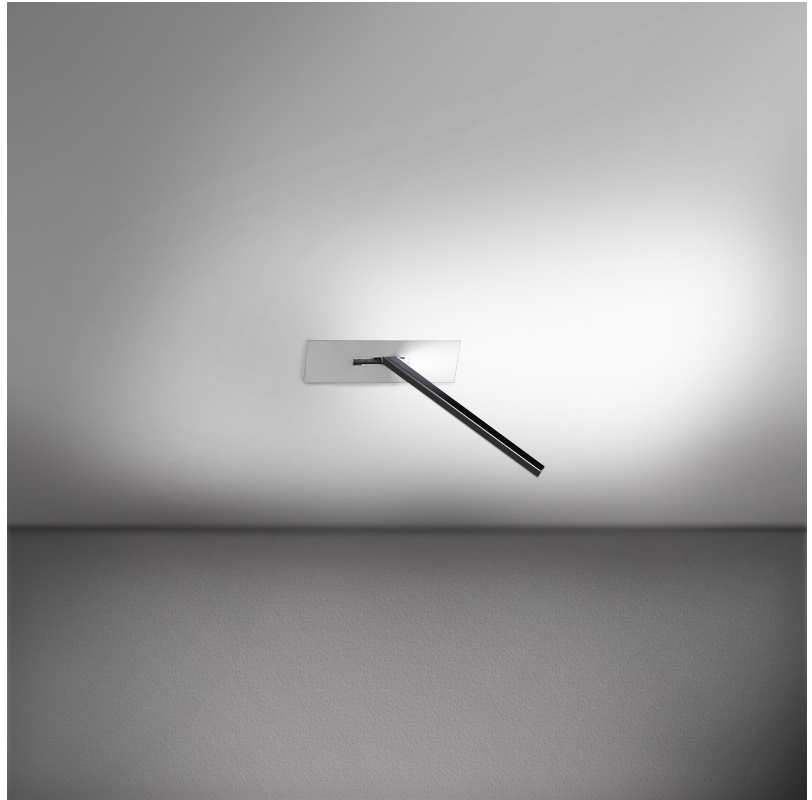

PROJECT	_____
TYPE	_____
SPECIFIER	_____
QUANTITY	_____
DATE	_____

SPILLO 1 ROD RECESSED

D46012- - _____
base number   Color   Finish
                          Temperature   Options

1. To build a product code in our configurator select the specify button on the base model # product page
2. To build a manual product code on this datasheet choose from the options listed below in blue font and add the suffix to the base model #

GENERAL

Series: Spillo
Subseries: Spillo 1 Rod
Brand: Icone
Division: Design
Mounting Type: Recessed
Mounting Location: Wall
Subcategory: Ambient

PHYSICAL

Shape: Rectangle
Width (mm): 50
Width (in): 1 15/16
Height (mm): 200
Height (in): 7 7/8
Light Distribution: Adjustable
Fixture Finish: WHI / BLK / CHR / BGD
Fixture Material: Brass

ELECTRICAL

Lamp Type: LED
Total Output Wattage (W): 2.64
Dimming: 0-10V Dimming
Driver Included: No
Driver Location: Remote
Driver Type: Constant Voltage - 120 / 277Vac
Driver Class: Class 2
Input Voltage (V): 120 - 277
Output Voltage (V): 12
Upon Request: (Not included, see components) 0-10Vdc dimming / 277Vac

LED

Color Temperature (°K): 2700 / 3000
Nominal Lumen (lm): 220
CRI: >90 CRI
Lamp Life (hrs): 50000

OPTICAL

Adjustability: Tilt 120°

RATINGS AND CERTIFICATIONS

Certified By: Certified for North American Standards
IP rating: IP20