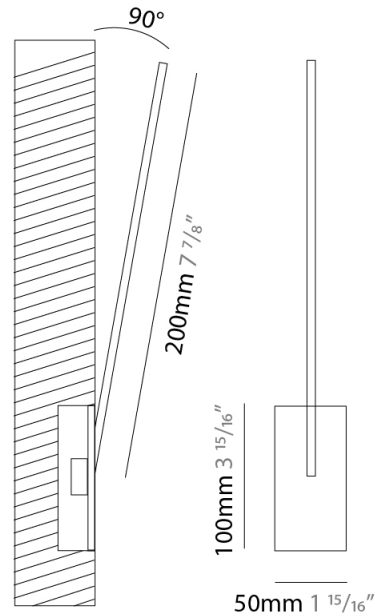

PROJECT	_____
TYPE	_____
SPECIFIER	_____
QUANTITY	_____
DATE	_____

SPILLO 1 ROD RECESSED

D46012- - _____
base number   Color   Finish
                          Temperature   Options

1. To build a product code in our configurator select the specify button on the base model # product page
2. To build a manual product code on this datasheet choose from the options listed below in blue font and add the suffix to the base model #

GENERAL

Series: Spillo
Subseries: Spillo 1 Rod
Brand: Icone
Division: Design
Mounting Type: Recessed
Mounting Location: Wall
Subcategory: Ambient

PHYSICAL

Shape: Rectangle
Width (mm): 50
Width (in): 1 15/16
Height (mm): 200
Height (in): 7 7/8
Light Distribution: Adjustable
Fixture Finish: WHI / BLK / CHR / BGD
Fixture Material: Brass

ELECTRICAL

Lamp Type: LED
Total Output Wattage (W): 2.64
Dimming: 0-10V Dimming
Driver Included: No
Driver Location: Remote
Driver Type: Constant Voltage - 120 / 277Vac
Driver Class: Class 2
Input Voltage (V): 120 - 277
Output Voltage (V): 12
Upon Request: (Not included, see components) 0-10Vdc dimming / 277Vac

LED

Color Temperature (°K): 2700 / 3000
Nominal Lumen (lm): 220
CRI: >90 CRI
Lamp Life (hrs): 50000

OPTICAL

Adjustability: Tilt 120°

RATINGS AND CERTIFICATIONS

Certified By: Certified for North American Standards
IP rating: IP20